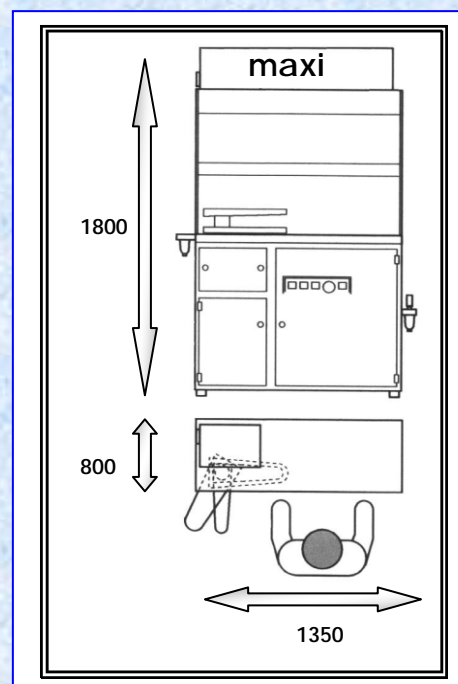

**CABINA di PRE & POST
SMACCHIATURA a Freddo
e/o a Vapore
con Zona Lavoro in Acciaio
Inox
protetta da "Doppio" Filtro a
Carboni Attivi**

N°3 MOTORI da HP 0,5 cad.
N°1 NEON ILLUMINIZIONE IP 65
ASPIRAZIONE 0,6-0,8 M/s
Consumo Base : 1150 watt
Pressione Aria 7 Bar (15 Lts/m)
Serbatoio Aria Lt 10
... (solo con compressore)
Pressione Vapore 3,5 Bar
... (solo con caldaie)

**PRE & POST SPOTTING CABINET
for COLD and/or STEAM
Spotting
with Working Area in Stainless
Steel Inox
and Protected with DOUBLE
Activated-Charbons-Filters**

N°3 Vacuum-Motors Hp 0,5 each
N°1 NEON LIGHTING IP 65
VACUUM 0,6-0,8 Mt/s
Base Consumption : 1150 watt
Air Pressure 7 Bar (15 Lts/m)
Air-Tank Lts. 10
... (only with compressor)
Steam Pressure 3, 5 Bar
... (only with boilers)

**CABINE de PRE & POST
DETACHAGE à Froid
et/ou à VAPEUR
avec ZONE de TRAVAIL
en ACIER INOX
et Protégée par Double
Filtres à Charbons Actives**

N°3 Moteurs Aspirant. Hp 0,5 ch.
N° 1 Neon Eclairage IP 65
ASPIRATION 0,6-0.8 Mt/s
Consommation Base: 1150 watt
Pression Aire Comprim. 7 Bar
Reservoir Aire-Comprim. Lt.10
... (seulement avec Compresseur)
Pression Vapeur 3,5 bar
... (seulement avec Chaudières)

Ingombri
Encombrem.
Dimensions

mm