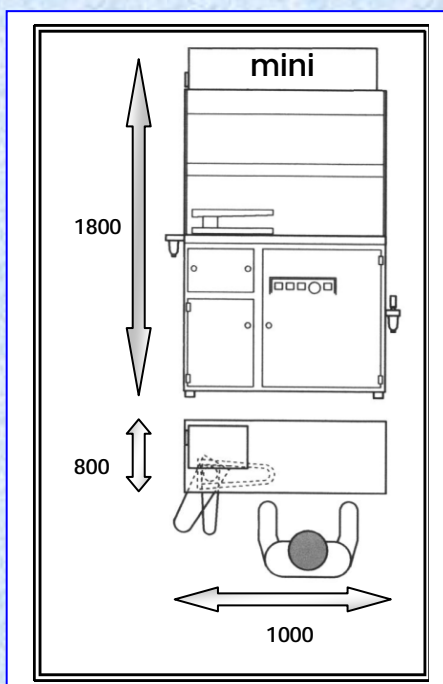

**CABINA di PRE & POST
SMACCHIATURA a Freddo
e/o a Vapore
con Zona Lavoro in Acciaio
Inox
protetta da "Doppio" Filtro a
Carboni Attivi**

N°3 MOTORI da HP 0,5 cad.
N°1 NEON ILLUMINIZIONE IP 65
ASPIRAZIONE 0,6-0,8 M/s
Consumo Base : 1150 watt
Pressione Aria 7 Bar (15 Lts/m)
Serbatoio Aria Lt 10
... (solo con compressore)
Pressione Vapore 3,5 Bar
... (solo con caldaie)

**PRE & POST SPOTTING CABINET
for COLD and/or STEAM
Spotting
with Working Area in Stainless
Steel Inox
and Protected with DOUBLE
Activated-Charbons-Filters**

N°3 Vacuum-Motors Hp 0,5 each
N°1 NEON LIGHTING IP 65
VACUUM 0,6-0,8 Mt/s
Base Consumption : 1150 watt
Air Pressure 7 Bar (15 Lts/m)
Air-Tank Lts. 10
... (only with compressor)
Steam Pressure 3, 5 Bar
... (only with boilers)

**CABINE de PRE & POST
DETACHAGE à Froid
et/ou à VAPEUR
avec ZONE de TRAVAIL
en ACIER INOX
et Protégée par Double
Filtres à Charbons Actives**

N°3 Moteurs Aspirant. Hp 0,5 ch.
N° 1 Neon Eclairage IP 65
ASPIRATION 0,6-0.8 Mt/s
Consommation Base: 1150 watt
Pression Aire Comprim. 7 Bar
Reservoir Aire-Comprim. Lt.10
... (seulement avec Compresseur)
Pression Vapeur 3,5 bar
... (seulement avec Chaudières)

Ingombri
Encombrem.
Dimensions

mm