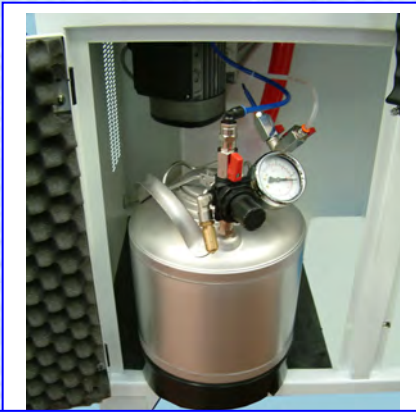

BIDONE INOX SAPONE LT. 9
INOX SOAP TANK 9 Lts
BIDON SAVON INOX 9 Lts