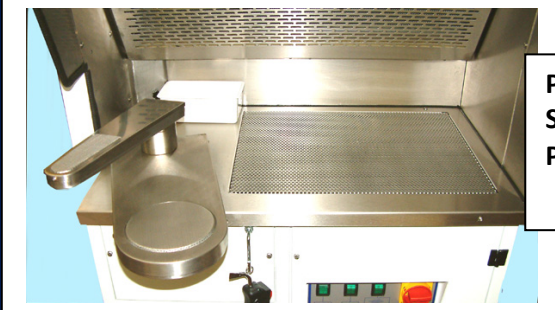

**Mod. CG-SC  
MAXI**

**CABINA DI PRE & POST SMACCHIATURA  
PRE & POST SPOTTING CABINET  
CABINE DE PRE & POST DETACHAGE**

**HIGHLIGHTS**

PIANO E BRACCIOLI ASPIRANTI in A. INOX  
SPOTTING BOARD and ARMS in S.S. INOX WITH VACUUM  
PLATEAU et JEANNETTES ASPIRANTES en A.INOX