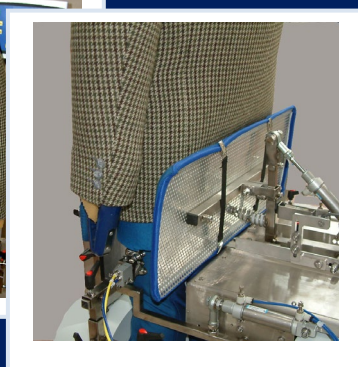

Mod. Mak III

MANICHINO POLIVALENTE

MULTIPURPOSE FORM FINISHER

MANNEQUIN POLYVALENT

HIGHLIGHTS

32 cm

117 cm

Pinze Polsini
Cuffs Clamps
Pinces Poignets

Pinze Polsini con Stirafessini
Cuffs Clamps with Tabs-ironers
Pinces Poignets avec Rep. ouv.

TOUCH-SCREEN Comp.

Regolatori Angolo Maniche
Regulators sleeves corners
Regulateurs Angles Manches

Optional

Aspirazione Hp 1
Vacuum Hp 1
Aspiration Hp 1