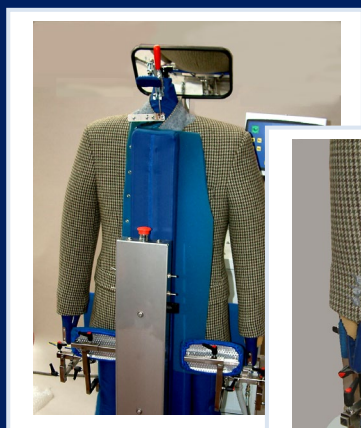

Mod. Mak III

MANICHINO POLIVALENTE

MULTIPURPOSE FORM FINISHER

MANNEQUIN POLYVALENT

HIGHLIGHTS

32 cm

117 cm

Pinze Polsini
Cuffs Clamps
Pinces Poignets

Pinze Polsini con Stirafessini
Cuffs Clamps with Tabs-ironers
Pinces Poignets avec Rep. ouv.

TOUCH-SCREEN Comp.

Regolatori Angolo Maniche
Regulators sleeves corners
Regulateurs Angles Manches

Optional

Aspirazione Hp 1
Vacuum Hp 1
Aspiration Hp 1